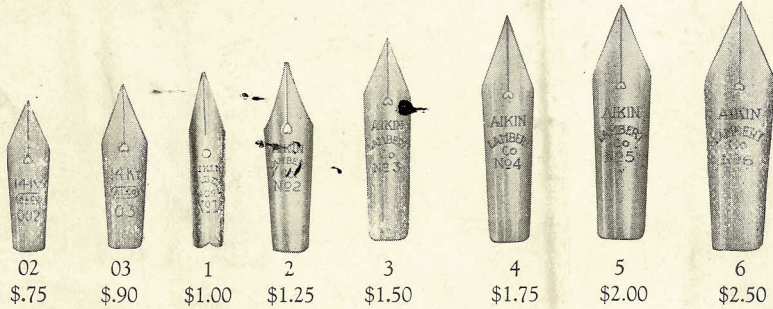

List, \$2.00  
Plain Holder, 1  
Wide Gold Band,  
Spring Needle,  
Overflow Pocket.

"Red Beacon"  
No. 9100

List, \$2.00  
When closed  $4\frac{3}{4}$   
inches long.  
Spring Needle,  
Overflow Pocket.

# "MERCANTILE" FOUNTAIN PEN NIBS

14 CARAT GOLD

The Aikin-Lambert Company was among the first to manufacture gold pens or "nibs," and the superiority of these in temper, point, finish and all around excellence for writing has been recognized by the public and the trade for over fifty years.

Order by number, using the numerals and letters as indicated under each pen and specify "fine," "medium" or stub point.

MADE TO FIT ALL STANDARD MAKES OF FOUNTAIN PENS

- No. 02. For Fountain Pens sold at..... \$1.50
- " 03. For those sold at..... 2.00
- " 2. For standard makes sold at.... 2.50
- " 3. For standard makes sold at.... 3.00
- " 4. For standard makes sold at.... 4.00
- " 5. For standard makes sold at.... 5.00